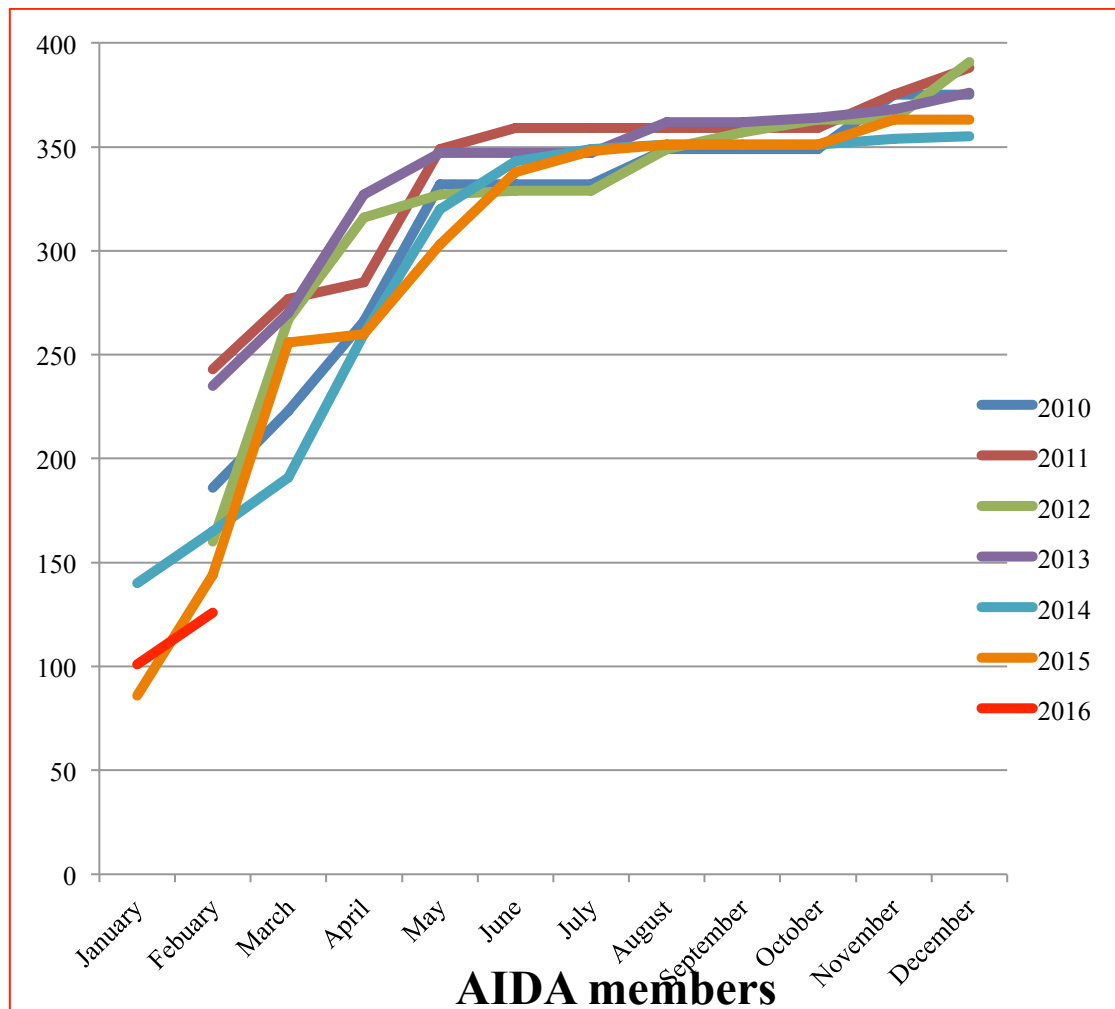

Membership Report

to AIDA Committee 5 February 2016

Current membership to 3 February 2016

Family memberships 56

Single memberships 14

Total memberships 70 compared with 82 this time last year

Total members 126 compared with 144 this time last year

Total membership subscriptions received $ 1,270

Donations $ 1,010

Applications for membership have been received from

Tony Addley and Lyn Celotti of 65 Great Ocean Road, Aireys Inlet,

Bill Kett and Tric Larkins of 59-61 Great Ocean Road Aireys Inlet,

Damien O'Brien and Amanda Fong of 32 Anderson Street, Aireys Inlet,

and are referred for ratification.

Lecki