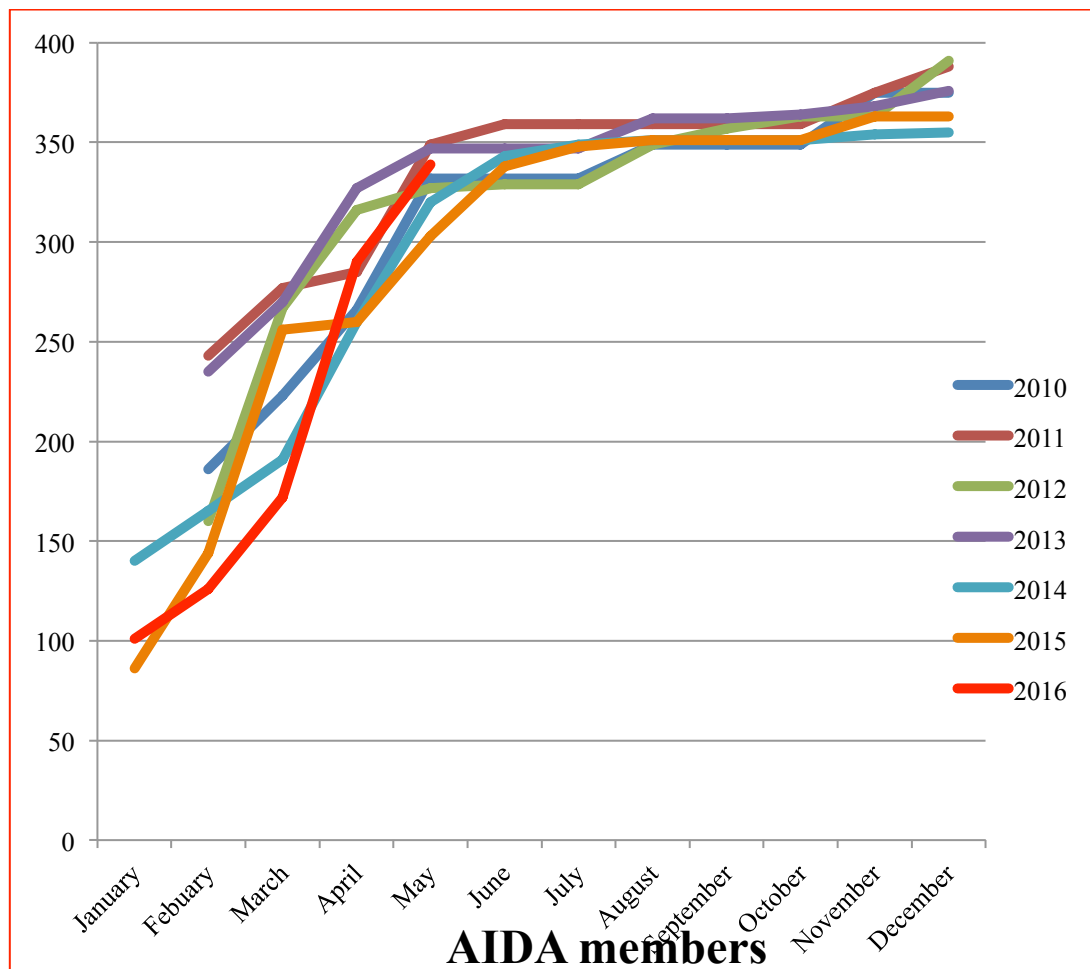

Membership Report

to AIDA Committee 6 May 2016

Current membership to 4 May 2016

Family memberships 140

Single memberships 59

Total memberships 199 compared with 176 this time last year

Total members 339 compared with 303 this time last year.

Total membership subscriptions received $ 3,390

Donations $ 2,420

Applications for membership have been received from

Debra & Conrad White, 18 Anderson St
Margaret White, 41 Starling St, Lilyfield NSW
Kristin McDonald, 13 Inlet Crescent,
Libby Mears and Clark Veale, 98 Bambra Road
Doug & Alyson Robertson, of 7 Banool Road

and are referred for ratification.

Lecki