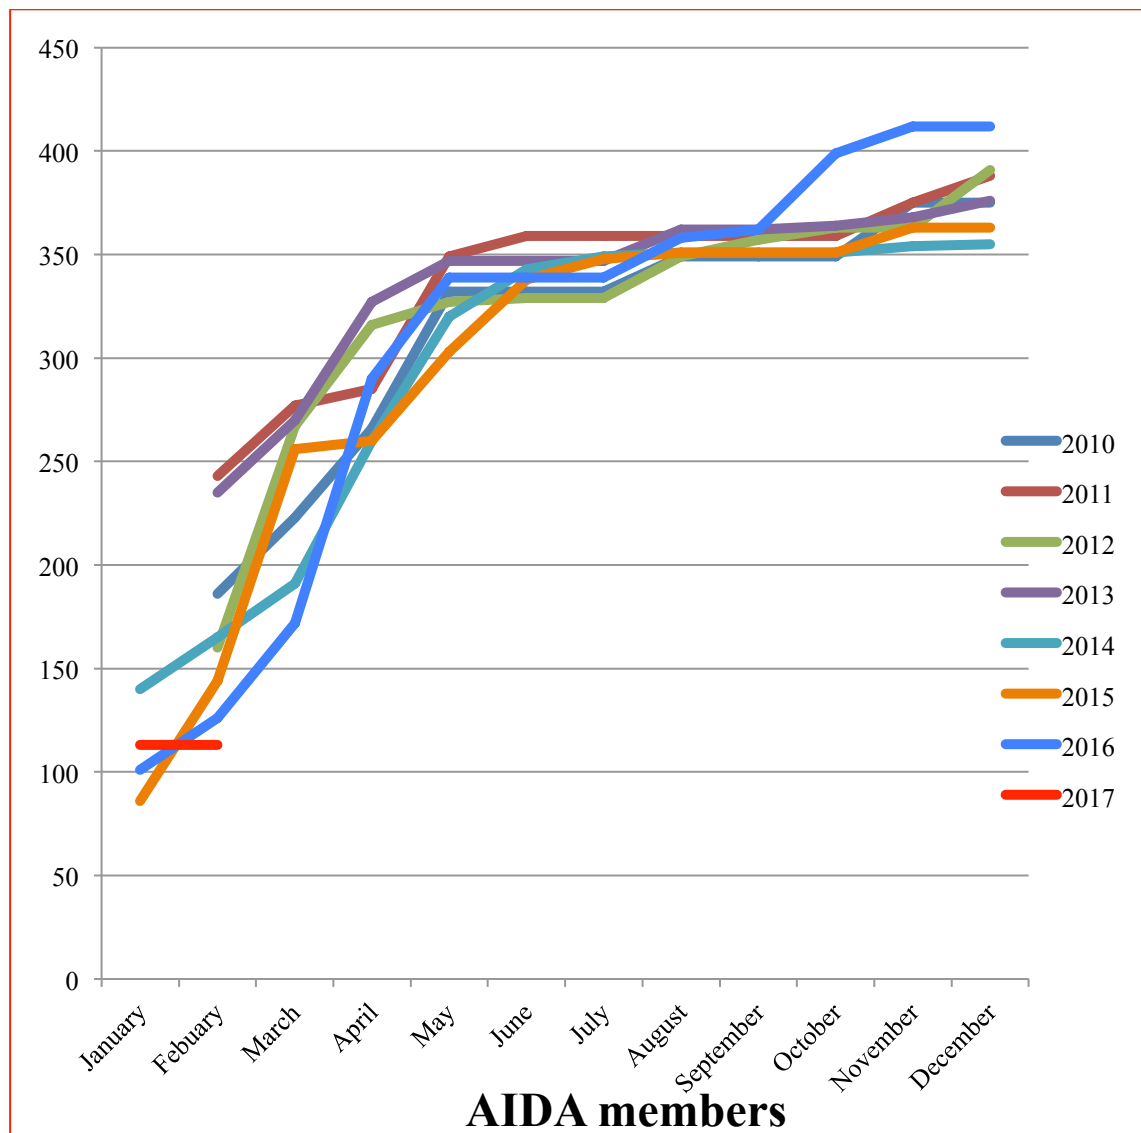

Membership Report

to AIDA Committee 6 January 2017

Current membership to 5 January 2017

Family memberships 50

Single memberships 13

Total memberships 63 compared with 57 this time last year

Total members 113 compared with 101 this time last year.

Total membership subscriptions received \$ 1,130

Donations \$ 415

A new membership application has been received from Adam Rudy of 40B Bambra Road and is referred for consideration.

Lecki