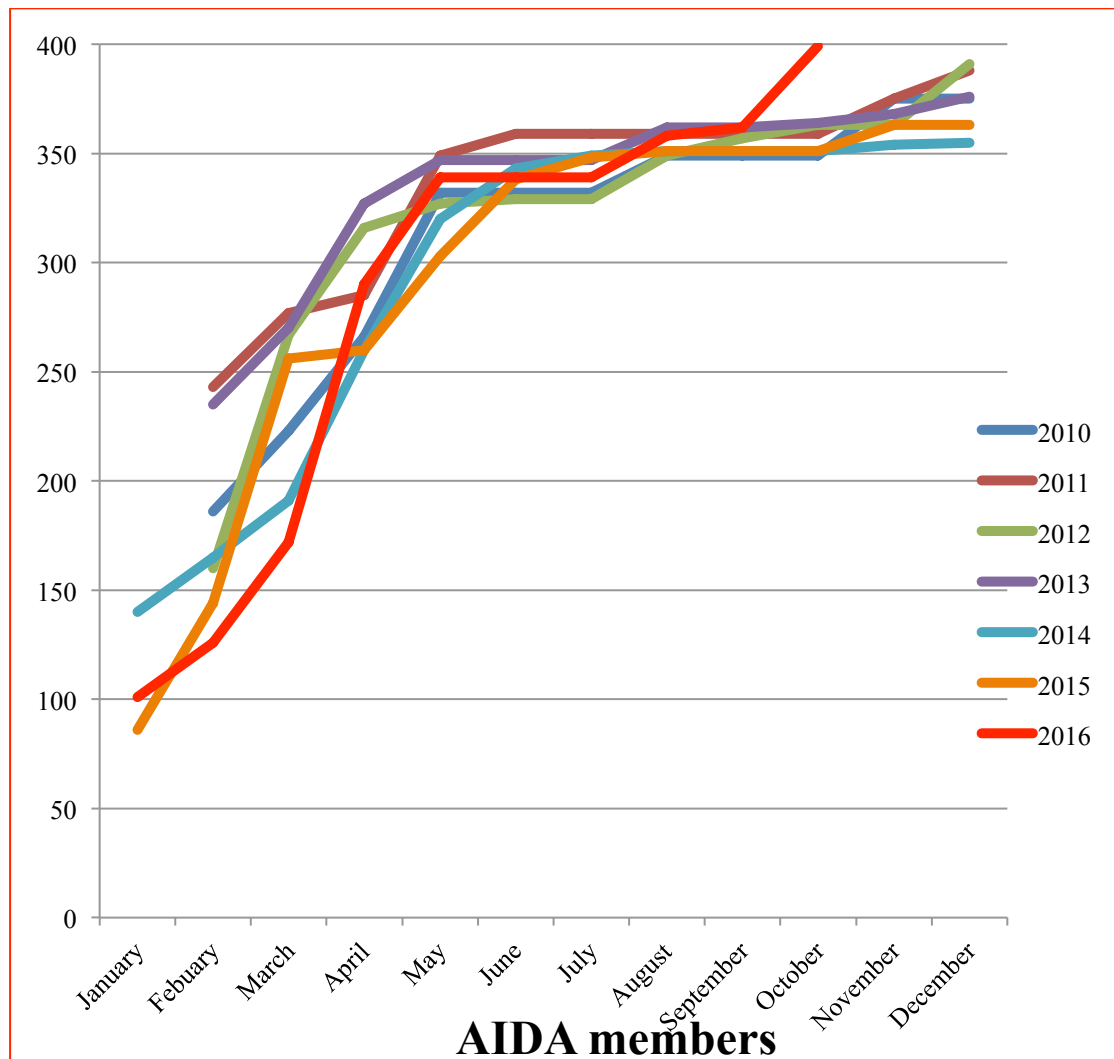

# Membership Report

to AIDA Committee 7 October 2016

Current membership to 6 October 2016

Family memberships 166

Single memberships 67

---

Total memberships 233 compared with 205 this time last year

Total members 399 compared with 351 this time last year.

Total membership subscriptions received \$ 3,580

Donations \$ 2,650

New membership applications have been received from

Teola and David Lolait, of 43 Boyd Avenue, Moggs Creek, Anne and Bill Speekman of 9/52 Great Ocean Road, Aireys Inlet, Margaret Visbord, of 13 Old Neuk Road, Moggs Creek, Willem and Lara Day of Bambra Road, Aireys Inlet and Michele and John Nielsen, of 8 Wybellina Drive, Fairhaven, and are referred for consideration.