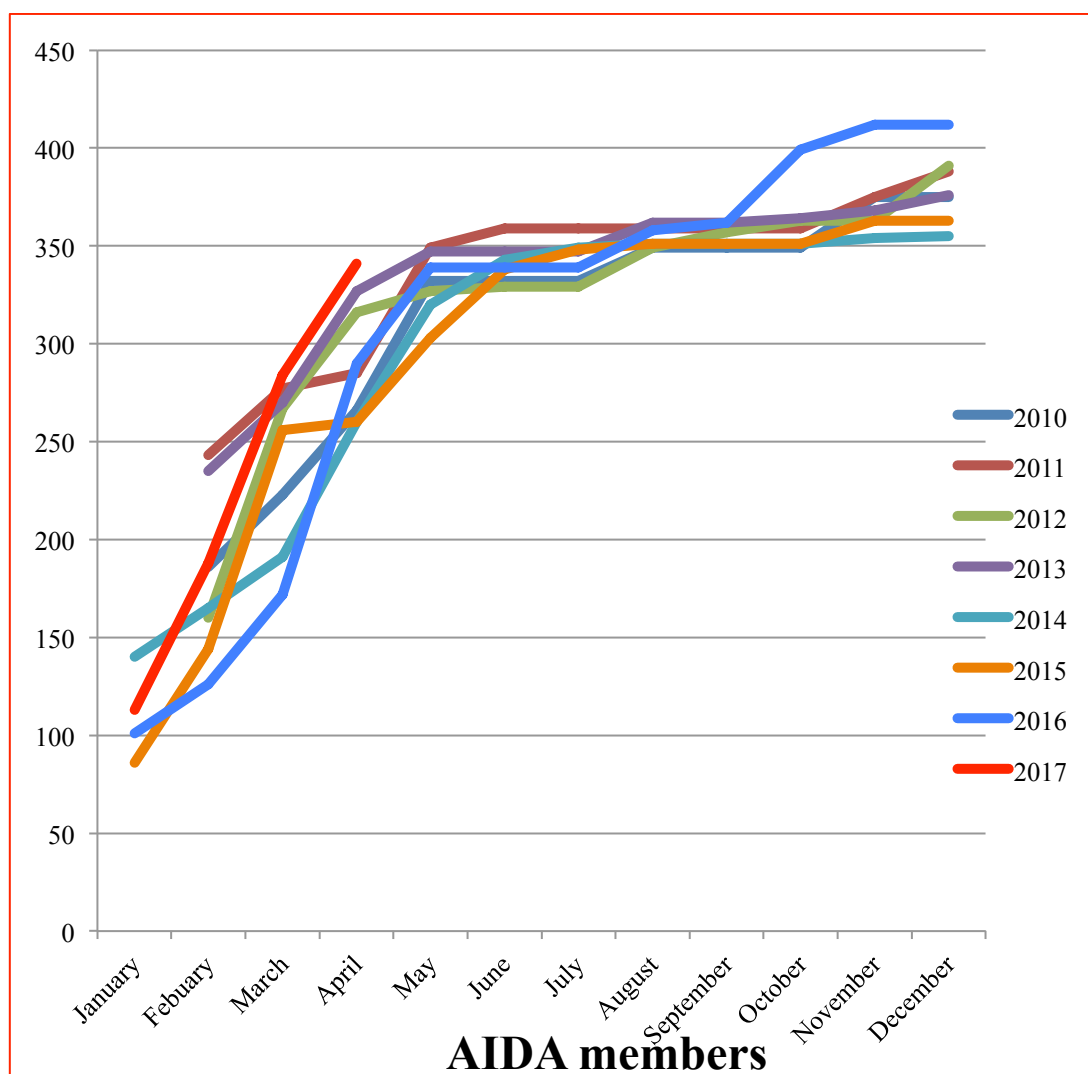

# Membership Report

to AIDA Committee 7 April 2017

Current membership to 4 April 2017

Family memberships 149

Single memberships 43

---

Total memberships 192 compared with 166 this time last year

Total members 341 compared with 290 this time last year.

Total membership subscriptions received \$ 3.400

Donations \$ 2.430

Membership applications have been received from  
Michael & Margaret Williams, 46 Banool road, Fairhaven  
Gael Jennings, 47 Pearse Road, Aireys Inlet  
Susannah Ritchie & Edward Smelt of 42 Eagle Rock Parade, Aireys Inlet  
and are referred for consideration.